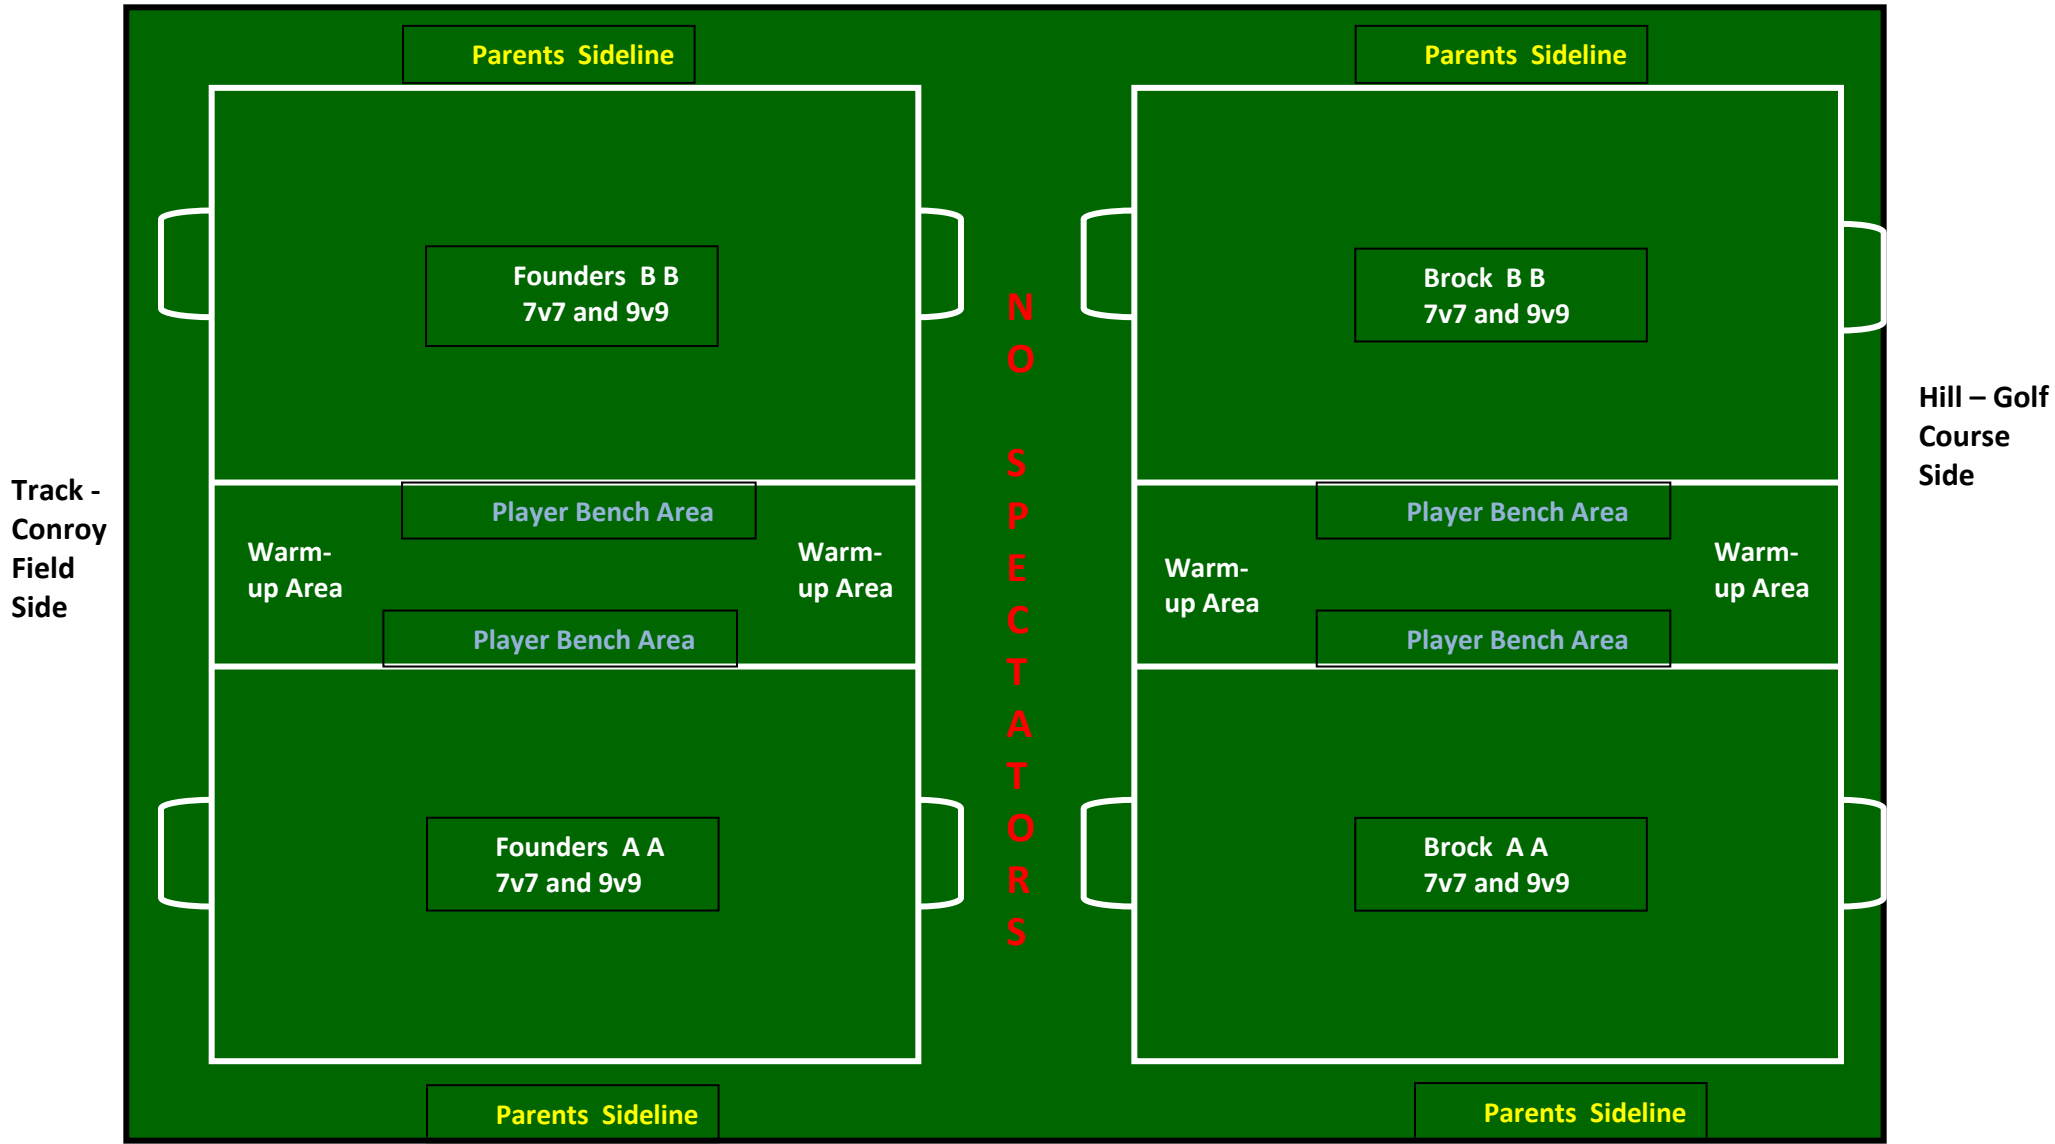

Needham Soccer Club
Champion League
2017 300th Jamboree Field Layout

Railroad Track Side

Baseball Diamond Side